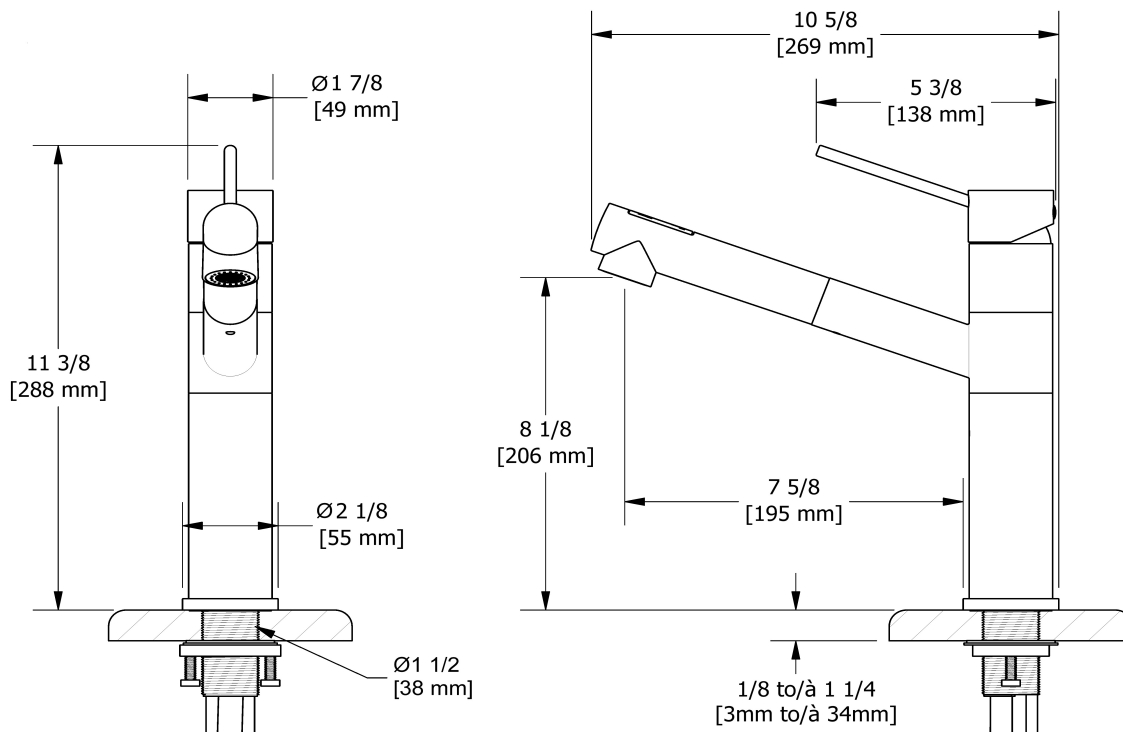

Sizes, models and finishes may differ from those presented.

Warranty

This Riobel Inc. product you have purchased carries a Limited Lifetime Warranty on the chrome, PVD finish, blacks and all working parts and is guaranteed from the initial purchase date against all manufacturing defects. All other finishes, including plastic components, are guaranteed for one year. All electric and/or electronic parts are covered by a 5-year limited warranty. The warranty offered on our products will be honored only if the installation is performed by a certified master plumber.

Customer Care

Phone (800) 777 - 9762 | Email: customer-care@houseofrohl.com | Website: houseofrohl.com/support/contact-us